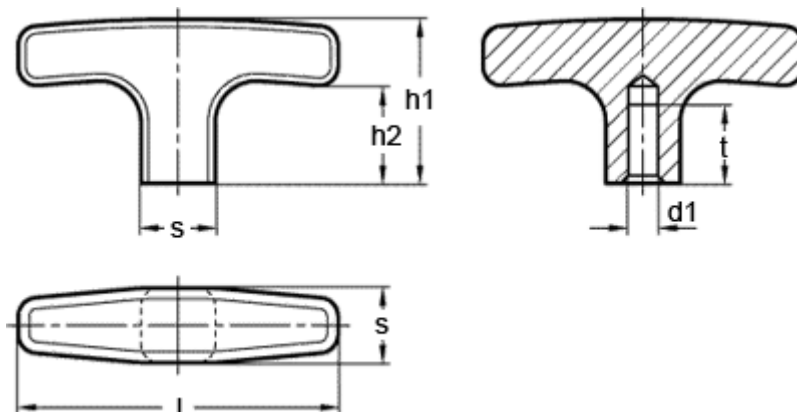

Article number: 20294250

Description: E+G T-Handle GN 563.2-67-B8-SR

Measures

d_1 H7 = B8

h_1 = 37

h_2 = 25

l = 67

s = 16